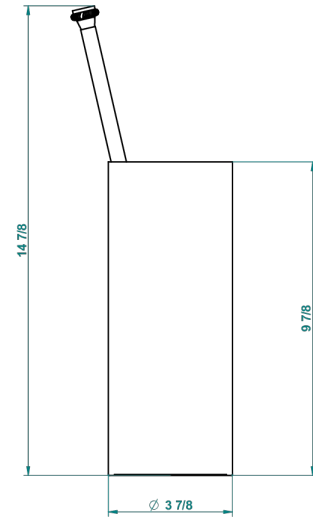

DIPLOMATE ROYALE

U4D-4700

Free standing toilet brush holder

THG[®]
PARIS

23553

06/10/2015

CHARACTERISTIC

- Diplomate Royale
- Free standing toilet brush holder