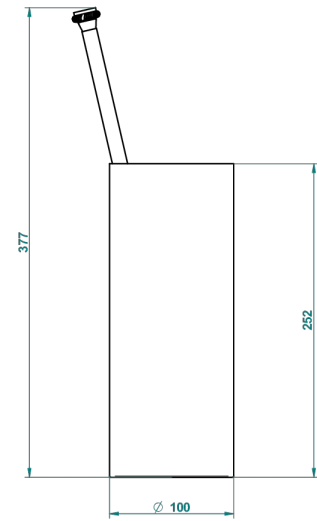

# DIPLOMATE ROPED RINGS

U4C-4700

Free standing toilet brush holder

THG<sup>®</sup>  
PARIS

23553

06/10/2015