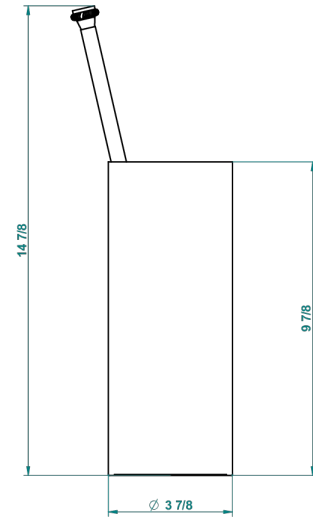

DIPLOMATE ROPED RINGS

U4C-4700

Free standing toilet brush holder

THG[®]
PARIS

23553

06/10/2015

CHARACTERISTIC

- Diplomate Roped rings
- Free standing toilet brush holder