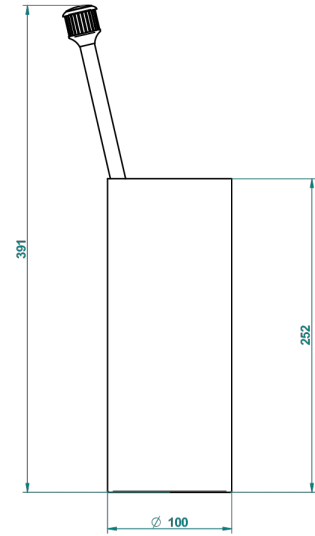

TROCADERO LAPIS LAZULI

U7B-4700

Free standing toilet brush holder

THG®
PARIS

23550

06/10/2015

CHARACTERISTIC

- Trocadéro Lapis Lazuli
- Free standing toilet brush holder

AVAILABLE FINITIONS

Black ceram - D30
Blush PVD - H62
Brass color PVD - H49
Brown bronze color PVD - F33
Chrome polished - A02
Chrome polished / gold polished - G02

Gold color PVD - H52
Gold mat - F07
Gold polished - F01
Graphite PVD - H64
Matt Umber PVD - H67
Matt blush PVD - H60

Matt brass color PVD - H50
Matt brown bronze color PVD - F34
Matt chrome (American satin) - C02
Matt gold color PVD - H53
Matt graphite PVD - H65
Matt nickel (American satin) - C01

Matt nickel color PVD - H56
Nickel antique / Sovereign - H28
Nickel color PVD - H55
Nickel polished - B01
Soft gold - F30
Soft matt gold - F31

Umber PVD - H66