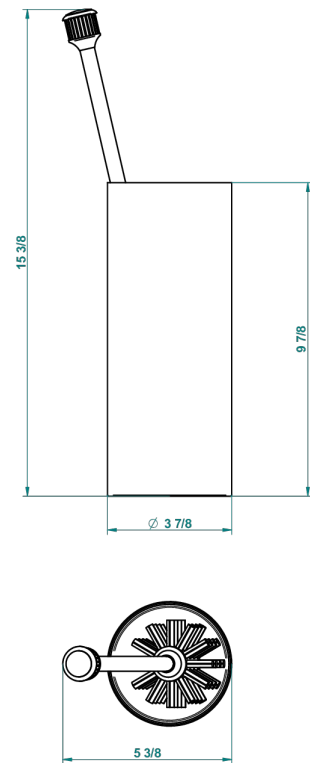

TROCADERO LAPIS LAZULI

U7B-4700

Free standing toilet brush holder

THG[®]
PARIS

23550

06/10/2015

CHARACTERISTIC

- Trocadéro Lapis Lazuli
- Free standing toilet brush holder

AVAILABLE FINITIONS

Black ceram - D30
Blush PVD - H62
Brass color PVD - H49
Brown bronze color PVD - F33
Chrome polished - A02
Chrome polished / gold polished - G02

Gold color PVD - H52
Gold mat - F07
Gold polished - F01
Graphite PVD - H64
Matt Umber PVD - H67
Matt blush PVD - H60