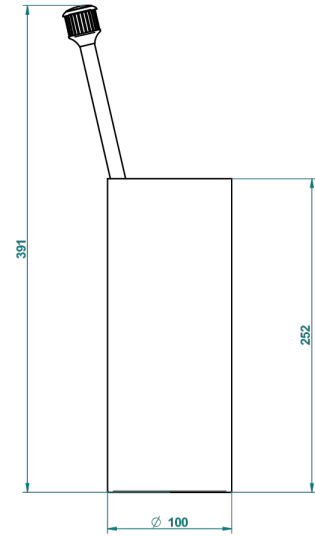

TROCADERO MALACHITE

U7A-4700

Free standing toilet brush holder

THG[®]
PARIS

23550

06/10/2015

CHARACTERISTIC

- Trocadéro Malachite
- Free standing toilet brush holder