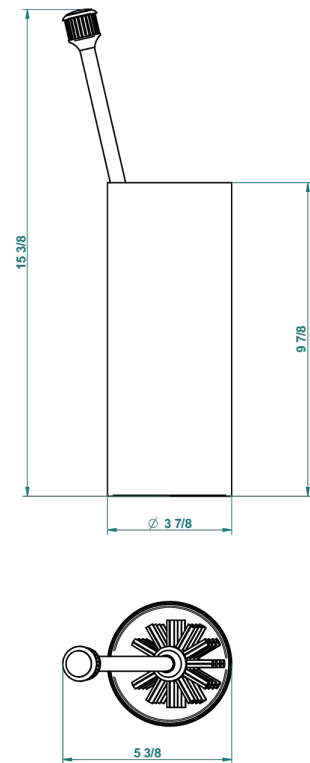

TROCADERO MALACHITE

U7A-4700

Free standing toilet brush holder

THG[®]
PARIS

23550

06/10/2015

CHARACTERISTIC

- Trocadéro Malachite
- Free standing toilet brush holder

AVAILABLE FINITIONS

Black ceram - D30
Blush PVD - H62
Brass color PVD - H49
Brown bronze color PVD - F33
Chrome polished - A02
Chrome polished / gold polished - G02

Gold color PVD - H52
Gold mat - F07
Gold polished - F01
Graphite PVD - H64
Matt Umber PVD - H67
Matt blush PVD - H60