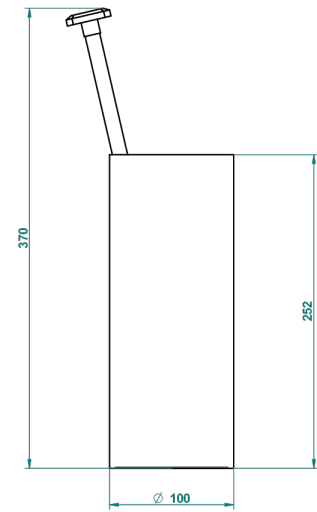

METROPOLIS BLACK CRYSTAL WITH LEVER HANDLES

A2M-4700

Free standing toilet brush holder

23543

06/10/2015

CHARACTERISTIC

- Métropolis Black crystal with lever handles
- Free standing toilet brush holder

AVAILABLE FINITIONS