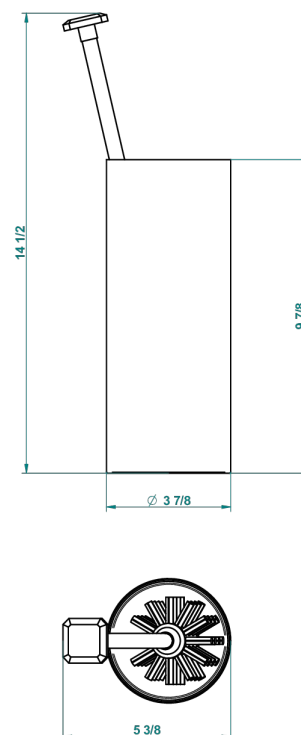

METROPOLIS BLACK CRYSTAL WITH LEVER HANDLES

A2M-4700

Free standing toilet brush holder

23543

06/10/2015

CHARACTERISTIC

- Métropolis Black crystal with lever handles
- Free standing toilet brush holder

AVAILABLE FINITIONS