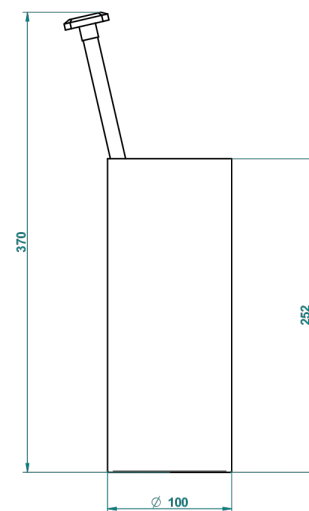

METROPOLIS BLACK CRYSTAL

A2L-4700

Free standing toilet brush holder

THG[®]
PARIS

23543

06/10/2015

CHARACTERISTIC

- Métropolis Black crystal
- Free standing toilet brush holder