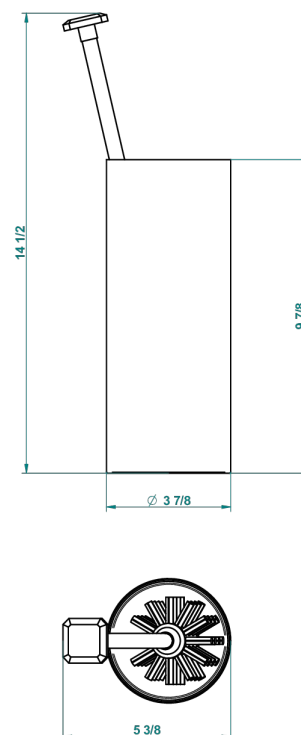

# METROPOLIS BLACK CRYSTAL

A2L-4700

Free standing toilet brush holder

THG<sup>®</sup>  
PARIS

23543

06/10/2015

## CHARACTERISTIC

- Métropolis Black crystal
- Free standing toilet brush holder