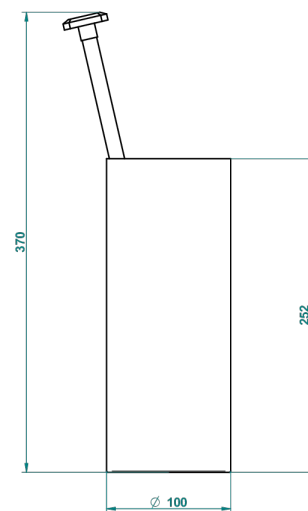

METROPOLIS CLEAR CRYSTAL WITH LEVER HANDLES

A2B-4700

Free standing toilet brush holder

23543

06/10/2015

CHARACTERISTIC

- Métropolis Clear crystal with lever handles
- Free standing toilet brush holder

AVAILABLE FINITIONS