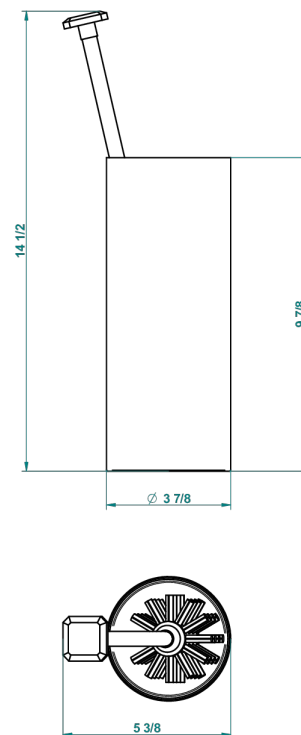

METROPOLIS CLEAR CRYSTAL WITH LEVER HANDLES

A2B-4700

Free standing toilet brush holder

23543

06/10/2015

CHARACTERISTIC

- Métropolis Clear crystal with lever handles
- Free standing toilet brush holder

AVAILABLE FINITIONS