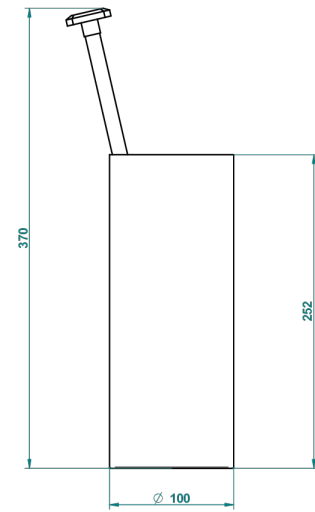

METROPOLIS CLEAR CRYSTAL

A2A-4700

Free standing toilet brush holder

THG[®]
PARIS

23543

06/10/2015

CHARACTERISTIC

- Métropolis Clear crystal
- Free standing toilet brush holder