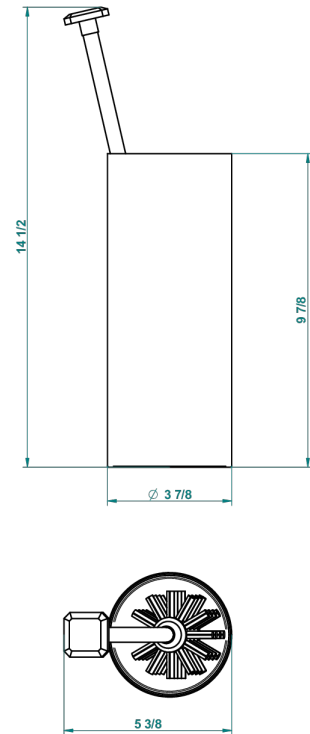

METROPOLIS CLEAR CRYSTAL

A2A-4700

Free standing toilet brush holder

THG[®]
PARIS

23543

06/10/2015

CHARACTERISTIC

- Métropolis Clear crystal
- Free standing toilet brush holder