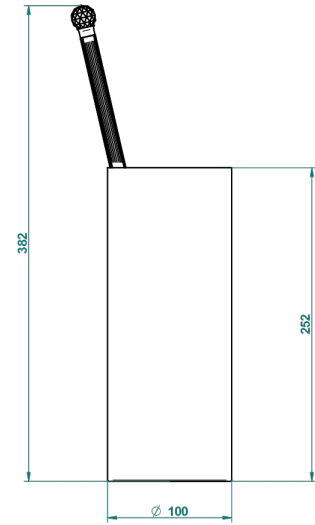

MANDARINE CRISTALLIA DIAMANT

U1K-4700

Free standing toilet brush holder

THG[®]
PARIS

23542

06/10/2015

CHARACTERISTIC

- Mandarine Cristallia Diamant
- Free standing toilet brush holder