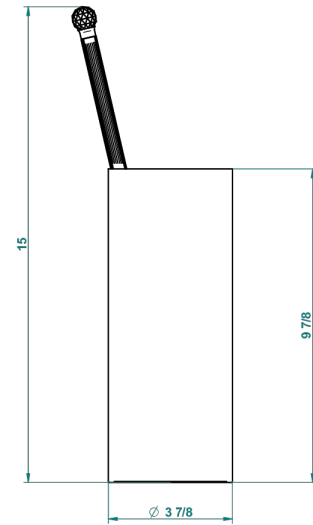

# MANDARINE CRISTALLIA DIAMANT

U1K-4700

Free standing toilet brush holder

THG<sup>®</sup>  
PARIS

23542

06/10/2015

## CHARACTERISTIC

- Mandarine Cristallia Diamant
- Free standing toilet brush holder