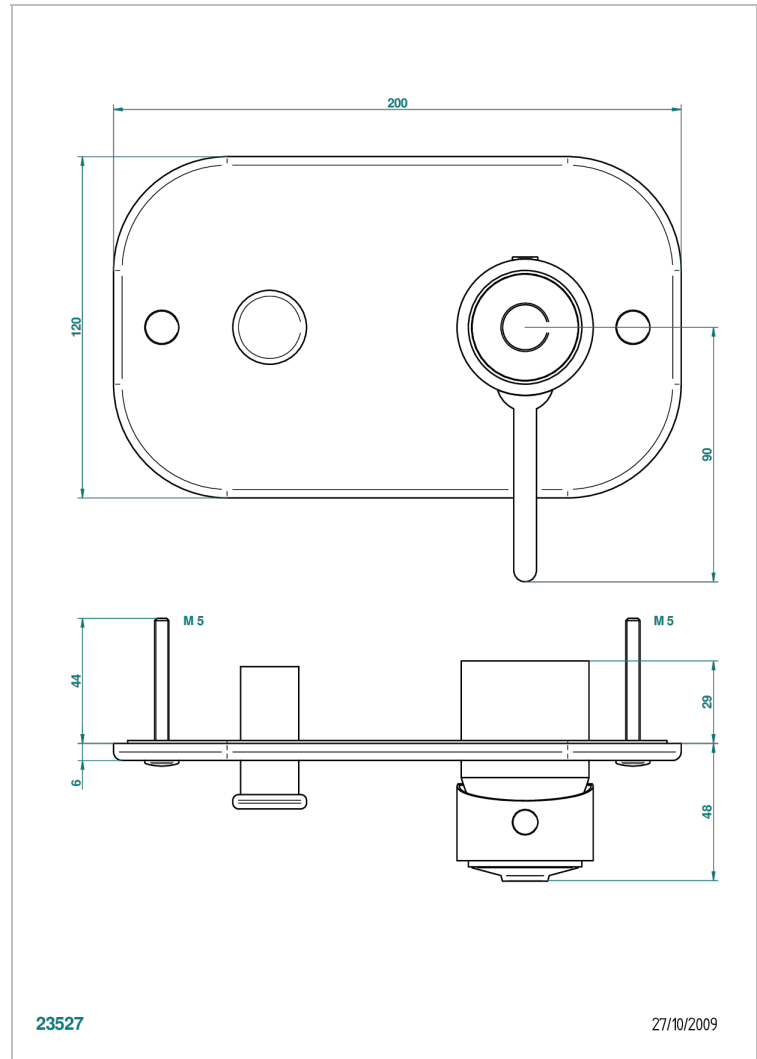

# SPIRIT

G69-6550B

Trim only for wall shower mixer with diverter

23527

27/10/2009

## CHARACTERISTIC

- Spirit
- Trim only for wall shower mixer with diverter