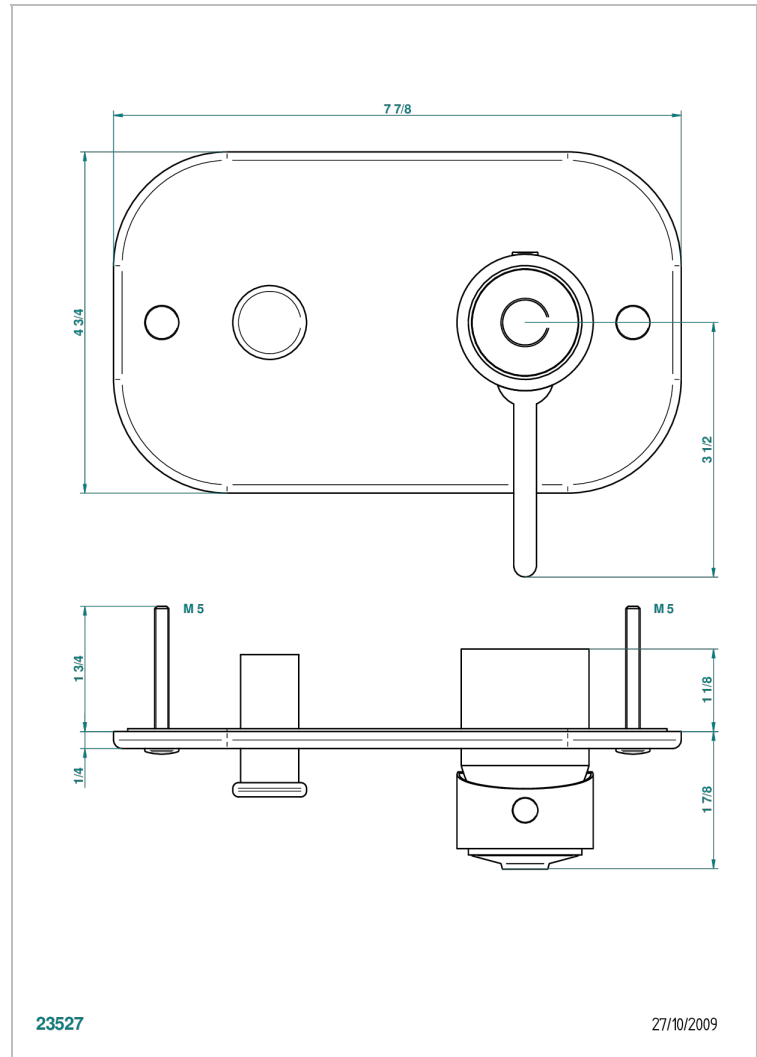

SPIRIT

G69-6550B

Trim only for wall shower mixer with diverter

CHARACTERISTIC

- Spirit
- Trim only for wall shower mixer with diverter

AVAILABLE FINITIONS

Black ceram - D30
Blush PVD - H62
Brass color PVD - H49
Brown bronze color PVD - F33
Chrome polished - A02
Chrome polished / gold polished - G02