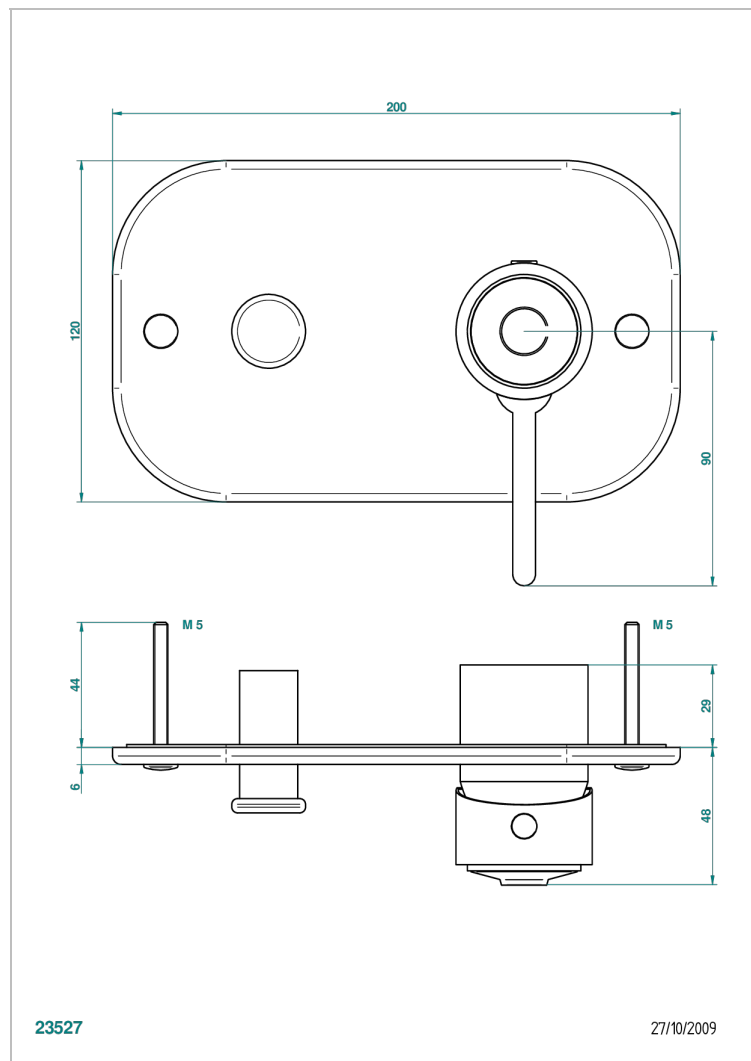

FAUBOURG METAL WITH LEVER HANDLES

G2U-6550B

Trim only for wall shower mixer with diverter

CHARACTERISTIC

- Faubourg Metal with lever handles
- Trim only for wall shower mixer with diverter

AVAILABLE FINITIONS