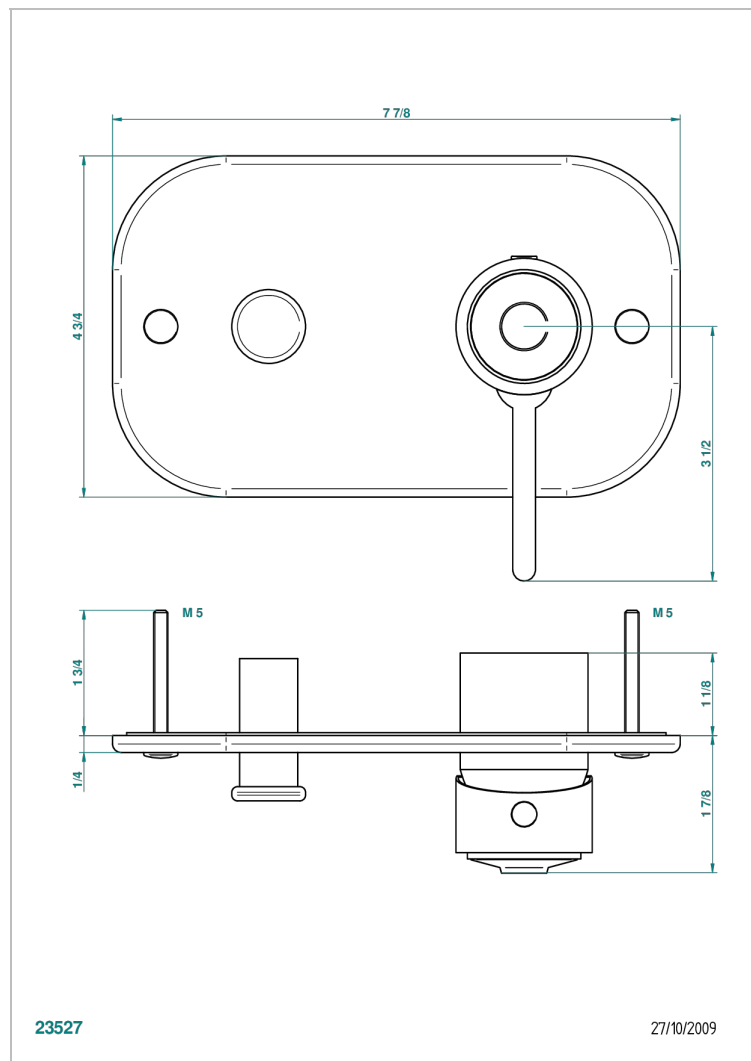

FAUBOURG METAL WITH LEVER HANDLES

G2U-6550B

Trim only for wall shower mixer with diverter

CHARACTERISTIC

- Faubourg Metal with lever handles
- Trim only for wall shower mixer with diverter

AVAILABLE FINITIONS