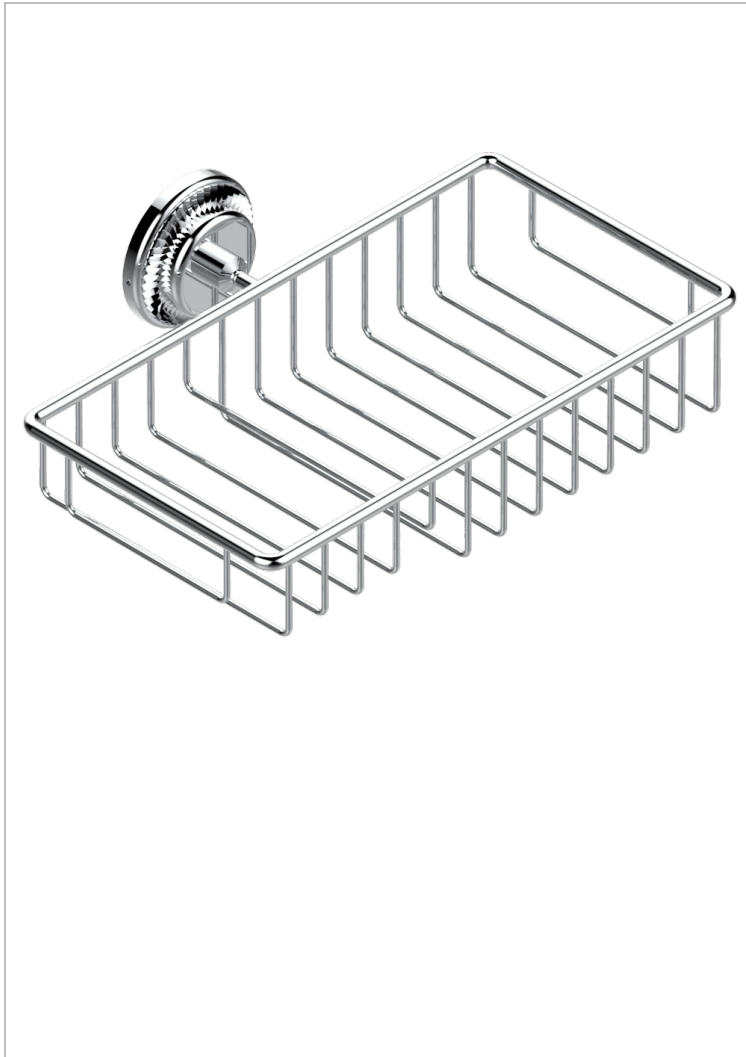

DIPLOMATE ROYALE

U4D-2620

Soap and sponge holder, wall mounted

THG[®]
PARIS

CHARACTERISTIC

- Diplome Royale
- Soap and sponge holder, wall mounted

AVAILABLE FINITIONS

Black ceram - D30
Blush PVD - H62
Brass color PVD - H49
Brown bronze color PVD - F33
Chrome polished - A02
Chrome polished / gold polished - G02

Copper antique matt, coated - H07
Gold color PVD - H52
Gold mat - F07
Gold polished - F01
Graphite PVD - H64
Light coated bronze - D01

Matt Umber PVD - H67
Matt blush PVD - H60
Matt brass color PVD - H50
Matt brown bronze color PVD - F34
Matt chrome (American satin) - C02
Matt gold color PVD - H53