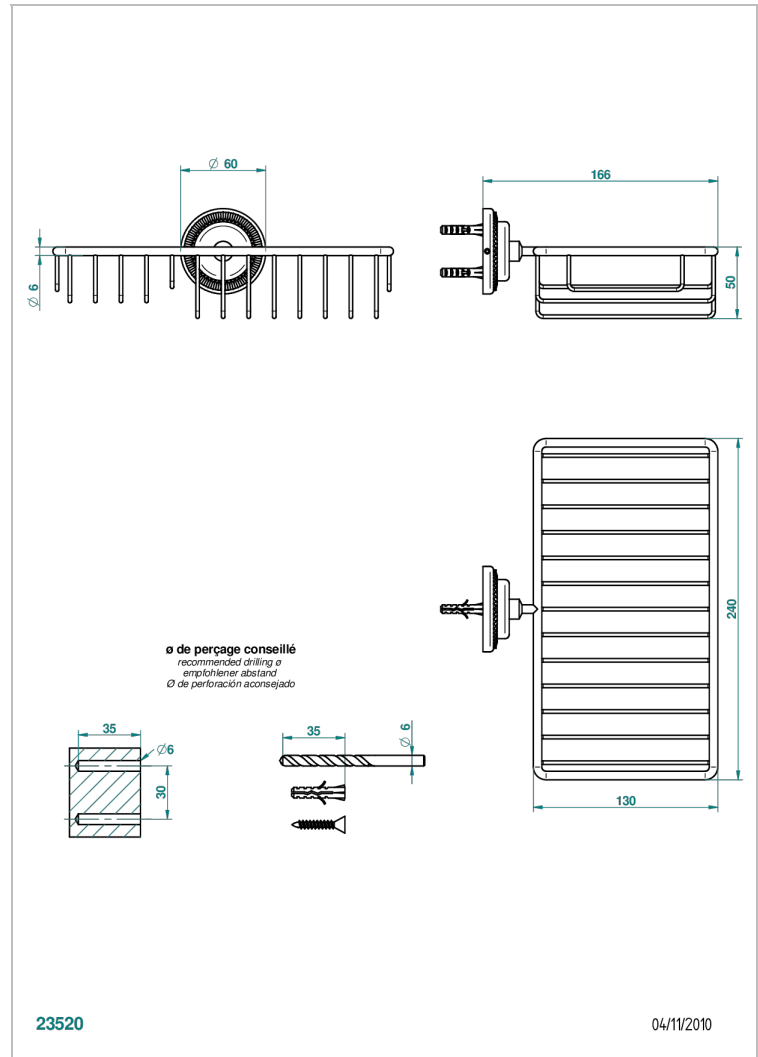

DIPLOMATE ROYALE

U4D-2620

Soap and sponge holder, wall mounted

THG[®]
PARIS

CHARACTERISTIC

- Diplome Royale
- Soap and sponge holder, wall mounted

AVAILABLE FINITIONS

Black ceram - D30
Blush PVD - H62
Brass color PVD - H49
Brown bronze color PVD - F33
Chrome polished - A02
Chrome polished / gold polished - G02