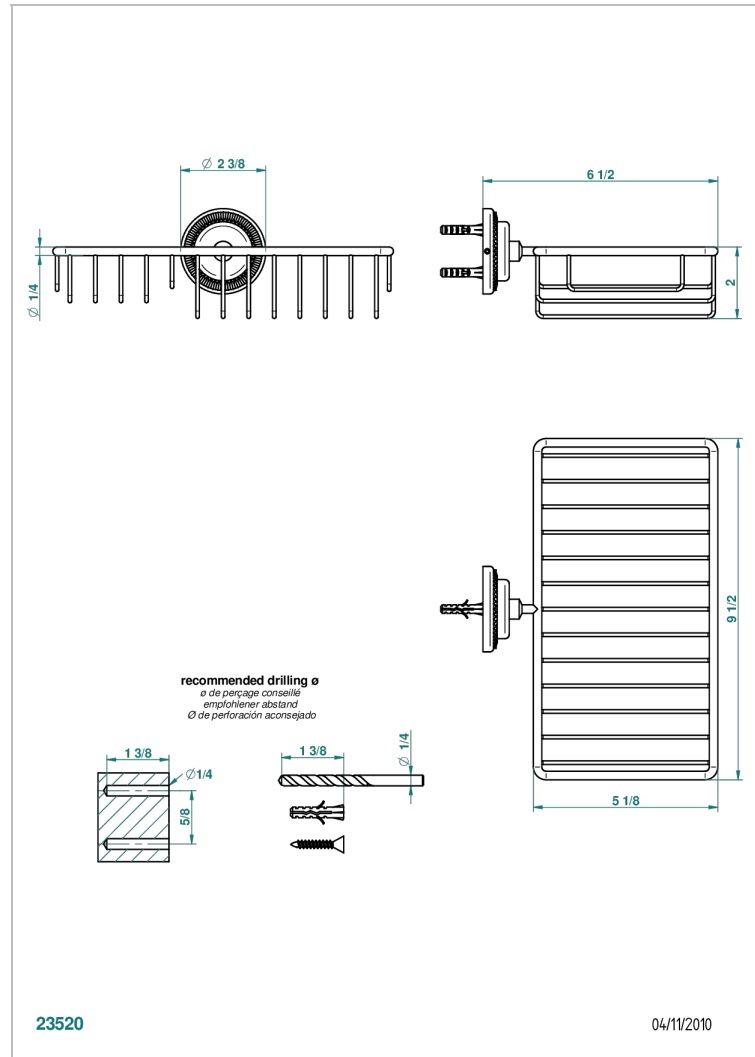

DIPLOMATE ROYALE

U4D-2620

Soap and sponge holder, wall mounted

THG[®]
PARIS

CHARACTERISTIC

- Diplome Royale
- Soap and sponge holder, wall mounted

AVAILABLE FINITIONS

Black ceram - D30
Blush PVD - H62
Brass color PVD - H49
Brown bronze color PVD - F33
Chrome polished - A02
Chrome polished / gold polished - G02