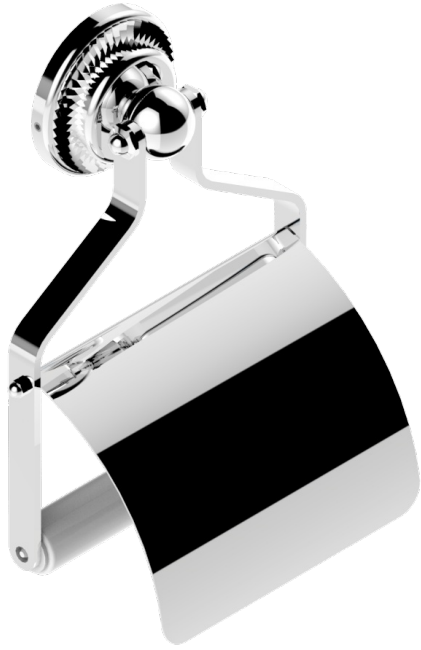

DIPLOMATE ROYALE

U4D-540

Toilet paper holder, single mount with cover

THG®
PARIS

23515

06/03/2012

CHARACTERISTIC

- Diplome Royale
- Toilet paper holder, single mount with cover

AVAILABLE FINITIONS

Black ceram - D30
Blush PVD - H62
Brass color PVD - H49
Brown bronze color PVD - F33
Chrome polished - A02
Chrome polished / gold polished - G02

Copper antique matt, coated - H07
Gold color PVD - H52
Gold mat - F07
Gold polished - F01
Graphite PVD - H64
Light coated bronze - D01

Matt Umber PVD - H67
Matt blush PVD - H60
Matt brass color PVD - H50
Matt brown bronze color PVD - F34
Matt chrome (American satin) - C02
Matt gold color PVD - H53

Matt graphite PVD - H65
Matt nickel (American satin) - C01
Matt nickel color PVD - H56
Nickel antique / Sovereign - H28
Nickel color PVD - H55
Nickel polished - B01

Soft gold - F30
Soft matt gold - F31
Umber PVD - H66