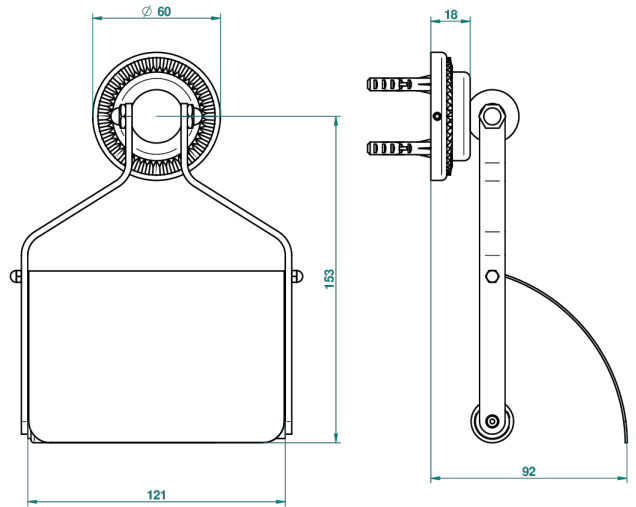

DIPLOMATE ROYALE

U4D-540

Toilet paper holder, single mount with cover

THG®
PARIS

23515

06/03/2012

CHARACTERISTIC

- Diplome Royale
- Toilet paper holder, single mount with cover

AVAILABLE FINITIONS

Black ceram - D30
Blush PVD - H62
Brass color PVD - H49
Brown bronze color PVD - F33
Chrome polished - A02
Chrome polished / gold polished - G02

Copper antique matt, coated - H07
Gold color PVD - H52
Gold mat - F07
Gold polished - F01
Graphite PVD - H64
Light coated bronze - D01

Matt Umber PVD - H67
Matt blush PVD - H60
Matt brass color PVD - H50
Matt brown bronze color PVD - F34
Matt chrome (American satin) - C02
Matt gold color PVD - H53

Matt graphite PVD - H65
Matt nickel (American satin) - C01
Matt nickel color PVD - H56
Nickel antique / Sovereign - H28
Nickel color PVD - H55
Nickel polished - B01

Soft gold - F30
Soft matt gold - F31
Umber PVD - H66