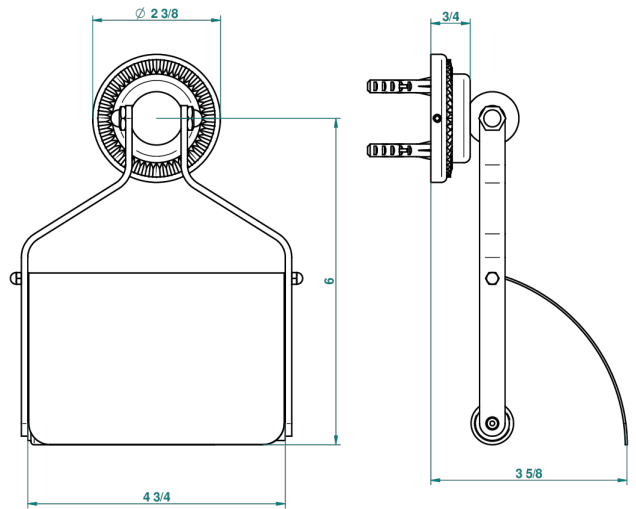

DIPLOMATE ROYALE

U4D-540

Toilet paper holder, single mount with cover

THG®
PARIS

23515

06/03/2012

CHARACTERISTIC

- Diplomate Royale
- Toilet paper holder, single mount with cover

AVAILABLE FINITIONS

Black ceram - D30
Blush PVD - H62
Brass color PVD - H49
Brown bronze color PVD - F33
Chrome polished - A02
Chrome polished / gold polished - G02

Copper antique matt, coated - H07
Gold color PVD - H52
Gold mat - F07
Gold polished - F01
Graphite PVD - H64
Light coated bronze - D01

Matt Umber PVD - H67
Matt blush PVD - H60
Matt brass color PVD - H50
Matt brown bronze color PVD - F34
Matt chrome (American satin) - C02
Matt gold color PVD - H53

Matt graphite PVD - H65
Matt nickel (American satin) - C01
Matt nickel color PVD - H56
Nickel antique / Sovereign - H28
Nickel color PVD - H55
Nickel polished - B01

Soft gold - F30
Soft matt gold - F31
Umber PVD - H66