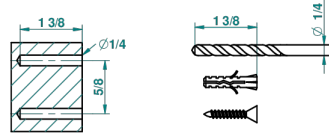

DIPLOMATE ROYALE

U4D-540

Toilet paper holder, single mount with cover

THG®
PARIS

23515

06/03/2012

CHARACTERISTIC

- Diplomate Royale
- Toilet paper holder, single mount with cover

AVAILABLE FINITIONS

Black ceram - D30
Blush PVD - H62
Brass color PVD - H49
Brown bronze color PVD - F33
Chrome polished - A02
Chrome polished / gold polished - G02

Copper antique matt, coated - H07
Gold color PVD - H52
Gold mat - F07
Gold polished - F01
Graphite PVD - H64
Light coated bronze - D01

Matt Umber PVD - H67
Matt blush PVD - H60
Matt brass color PVD - H50
Matt brown bronze color PVD - F34
Matt chrome (American satin) - C02
Matt gold color PVD - H53

Matt graphite PVD - H65
Matt nickel (American satin) - C01
Matt nickel color PVD - H56
Nickel antique / Sovereign - H28
Nickel color PVD - H55
Nickel polished - B01

Soft gold - F30
Soft matt gold - F31
Umber PVD - H66