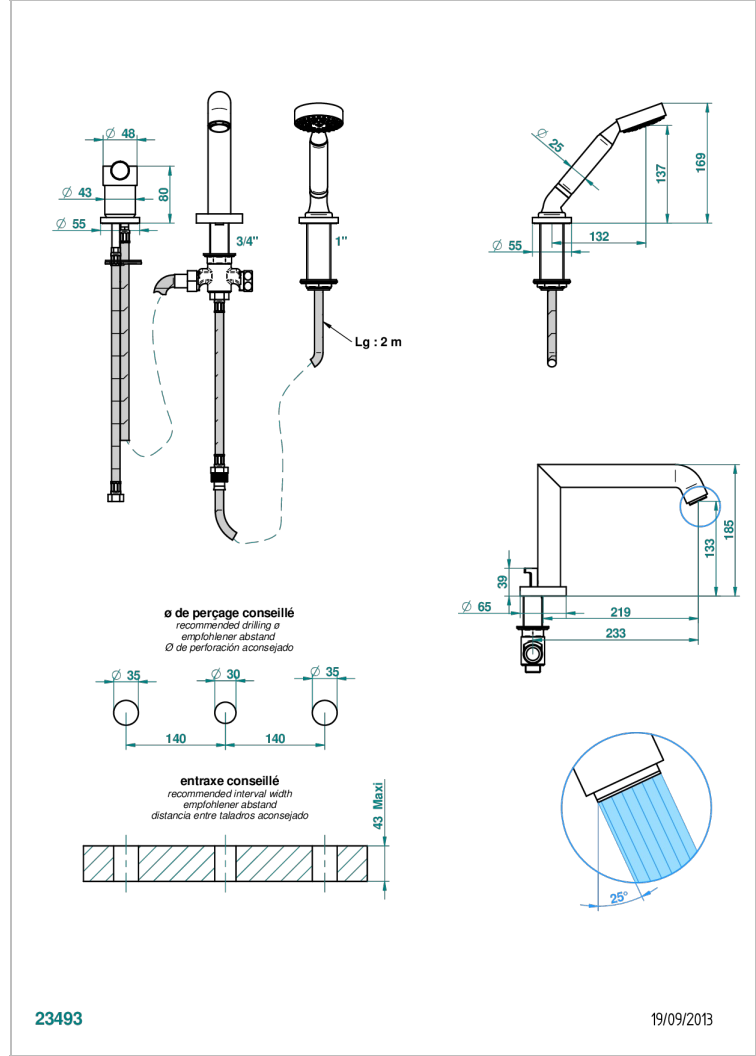

# BAMBOU CLEAR CRYSTAL

A35-113BSGUS

THG<sup>®</sup>  
PARIS

Deck mounted tub filler single control with diverter super goliath spout and handshower, 3/4" valves

## CHARACTERISTIC

- BamboU Clear crystal
- Deck mounted tub filler single control with diverter super goliath spout and handshower, 3/4" valves

## TECHNICAL SPECS

- Recommandé : 3 bars (max. 5 bars) - Advised : 43,5 psi (max. 72 psi)
- Bec : 25 l/min à 3 bars - Douchette : 9,5 l/min à 3 bars
- Spout : 6.6 gpm at 43.5 psi - Handshower : 2.5 gpm at 43.5 psi