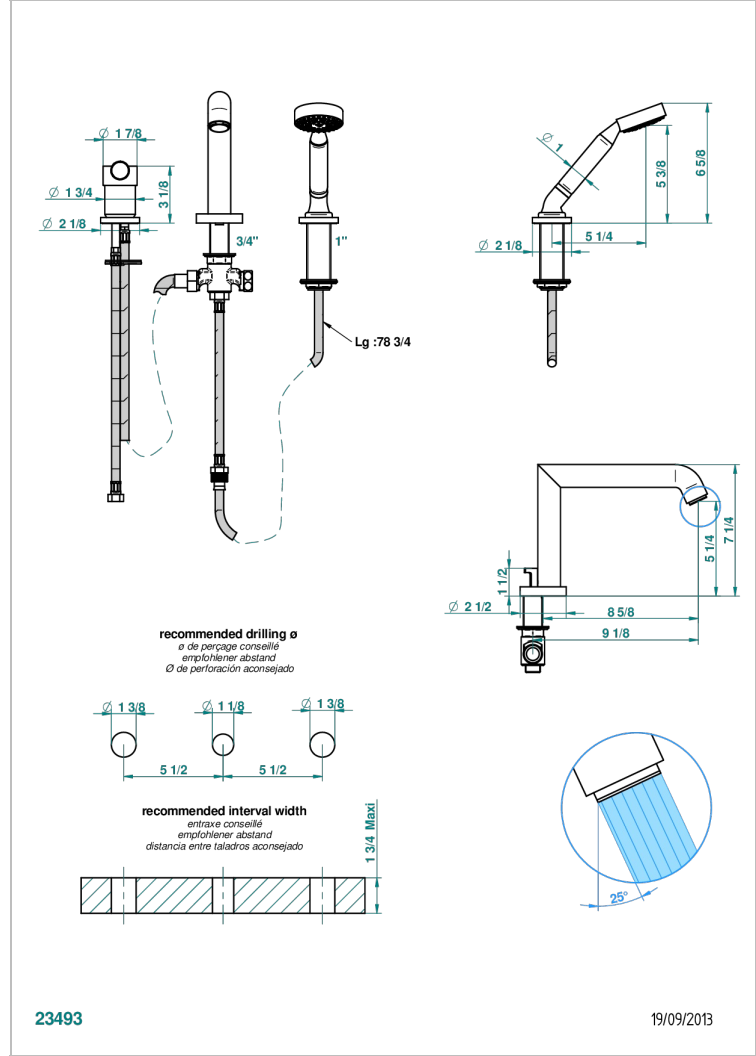

# BAMBOU CLEAR CRYSTAL

A35-113BSGUS

THG<sup>®</sup>  
PARIS

Deck mounted tub filler single control with diverter super goliath spout and handshower, 3/4" valves

## CHARACTERISTIC

- Bambo Clear crystal
- Deck mounted tub filler single control with diverter super goliath spout and handshower, 3/4" valves

## TECHNICAL SPECS

- Recommandé : 3 bars (max. 5 bars) - Advised : 43,5 psi (max. 72 psi)
- Bec : 25 l/min à 3 bars - Douchette : 9,5 l/min à 3 bars
- Spout : 6.6 gpm at 43.5 psi - Handshower : 2.5 gpm at 43.5 psi