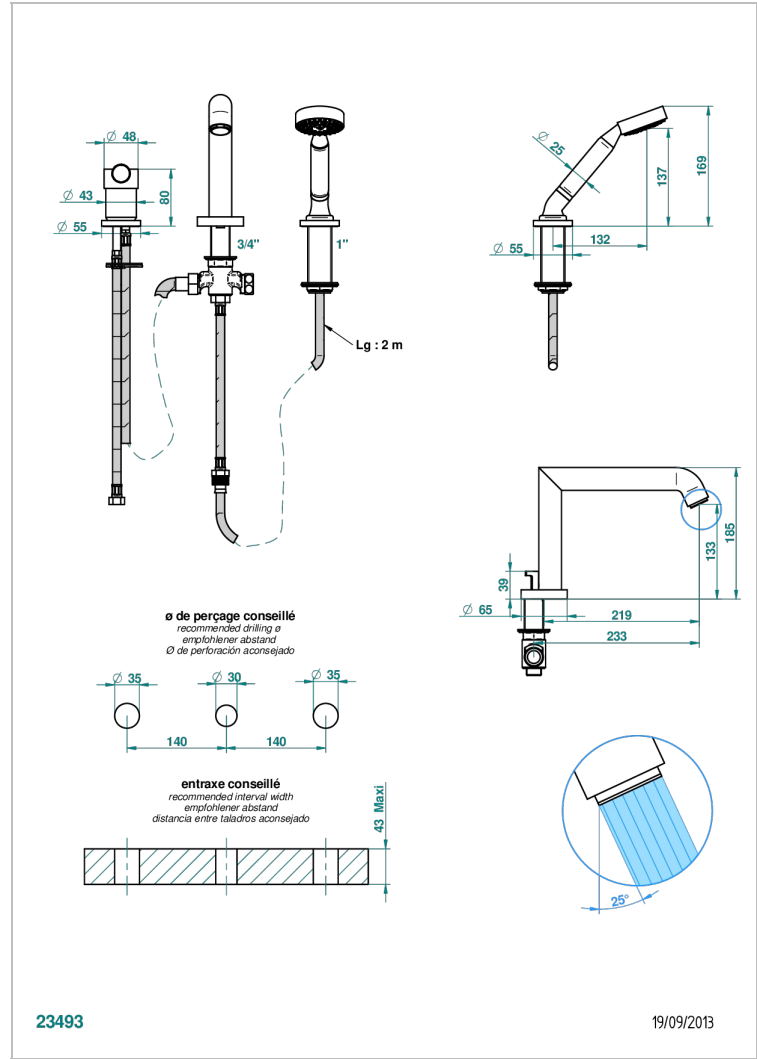

# BAMBOU CLEAR CRYSTAL

A35-113BSG

THG<sup>®</sup>  
PARIS

Rim mounted 3-hole bath/shower mixer, diverter to super goliath spout with ceramic mixer and handshower set

## CHARACTERISTIC

- BamboU Clear crystal
- Rim mounted 3-hole bath/shower mixer, diverter to super goliath spout with ceramic mixer and handshower set

## TECHNICAL SPECS

- Recommandé : 3 bars (max. 5 bars) - Advised : 43,5 psi (max. 72 psi)
- Bec : 25 l/min à 3 bars - Douchette : 9,5 l/min à 3 bars
- Spout : 6.6 gpm at 43.5 psi - Handshower : 2.5 gpm at 43.5 psi