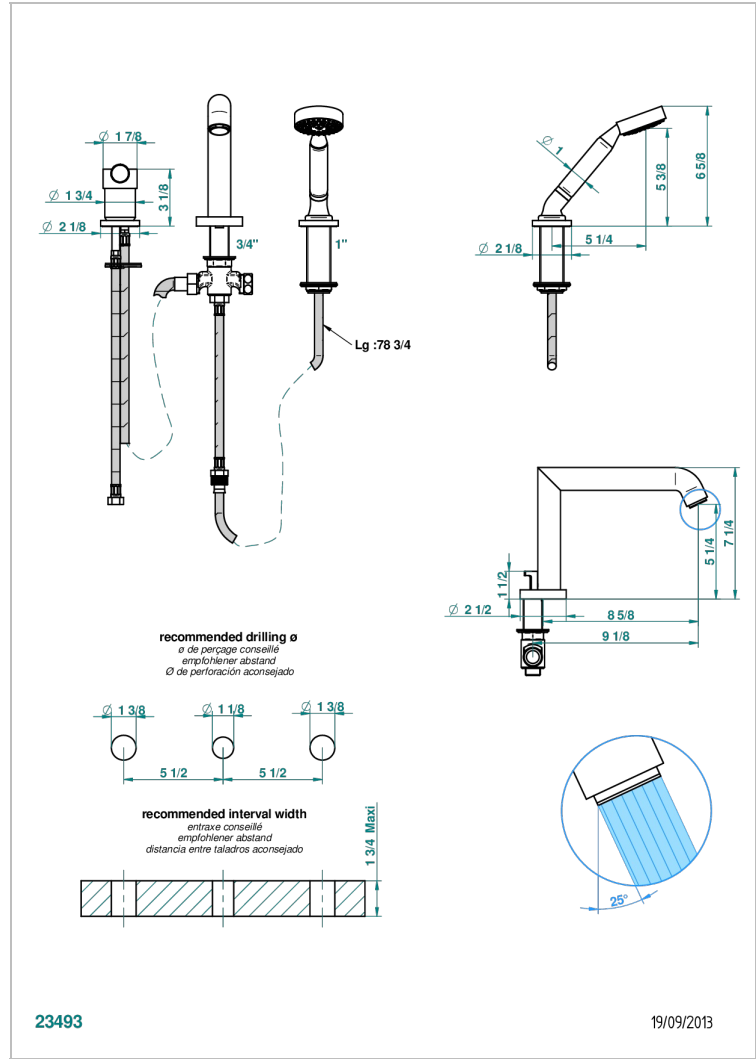

# BAMBOU CLEAR CRYSTAL

A35-113BSG

THG<sup>®</sup>  
PARIS

Rim mounted 3-hole bath/shower mixer, diverter to super goliath spout with ceramic mixer and handshower set

## CHARACTERISTIC

- Bambou Clear crystal
- Rim mounted 3-hole bath/shower mixer, diverter to super goliath spout with ceramic mixer and handshower set

## TECHNICAL SPECS

- Recommandé : 3 bars (max. 5 bars) - Advised : 43,5 psi (max. 72 psi)
- Bec : 25 l/min à 3 bars - Douchette : 9,5 l/min à 3 bars
- Spout : 6.6 gpm at 43.5 psi - Handshower : 2.5 gpm at 43.5 psi