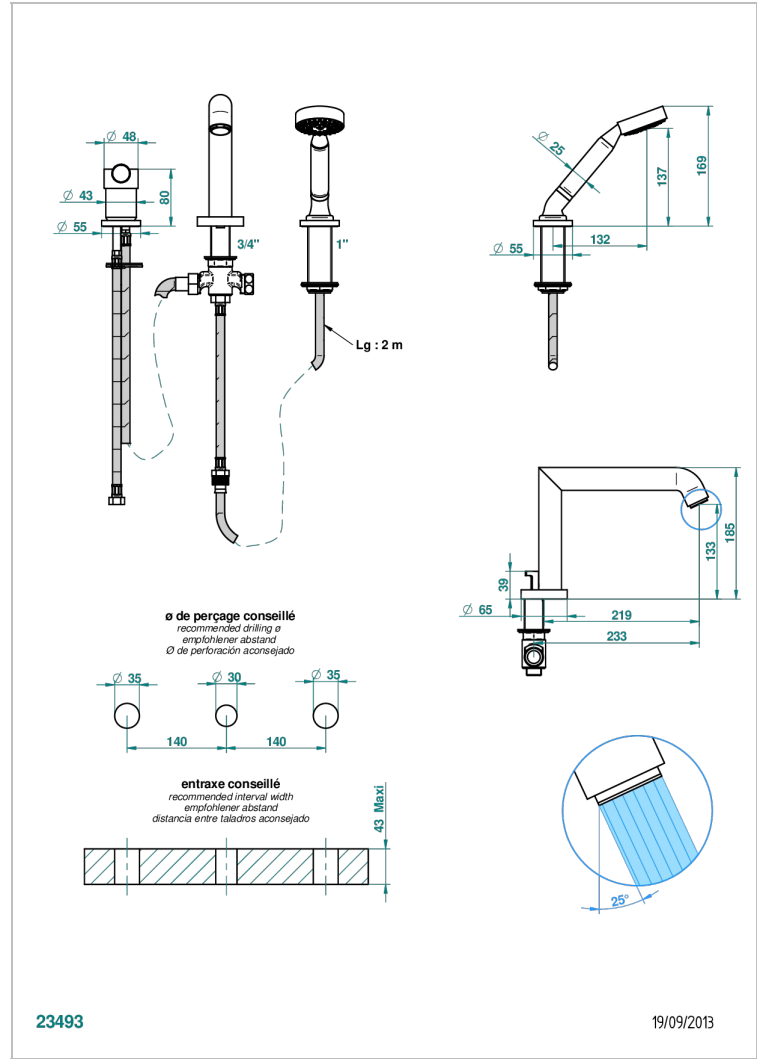

BAMBOU CLEAR CRYSTAL

A35-113BSG

THG[®]
PARIS

Rim mounted 3-hole bath/shower mixer, diverter to super goliath spout with ceramic mixer and handshower set

CHARACTERISTIC

- BamboU Clear crystal
- Rim mounted 3-hole bath/shower mixer, diverter to super goliath spout with ceramic mixer and handshower set

TECHNICAL SPECS

- Recommandé : 3 bars (max. 5 bars) - Advised : 43,5 psi (max. 72 psi)
- Bec : 25 l/min à 3 bars - Douchette : 9,5 l/min à 3 bars
- Spout : 6.6 gpm at 43.5 psi - Handshower : 2.5 gpm at 43.5 psi