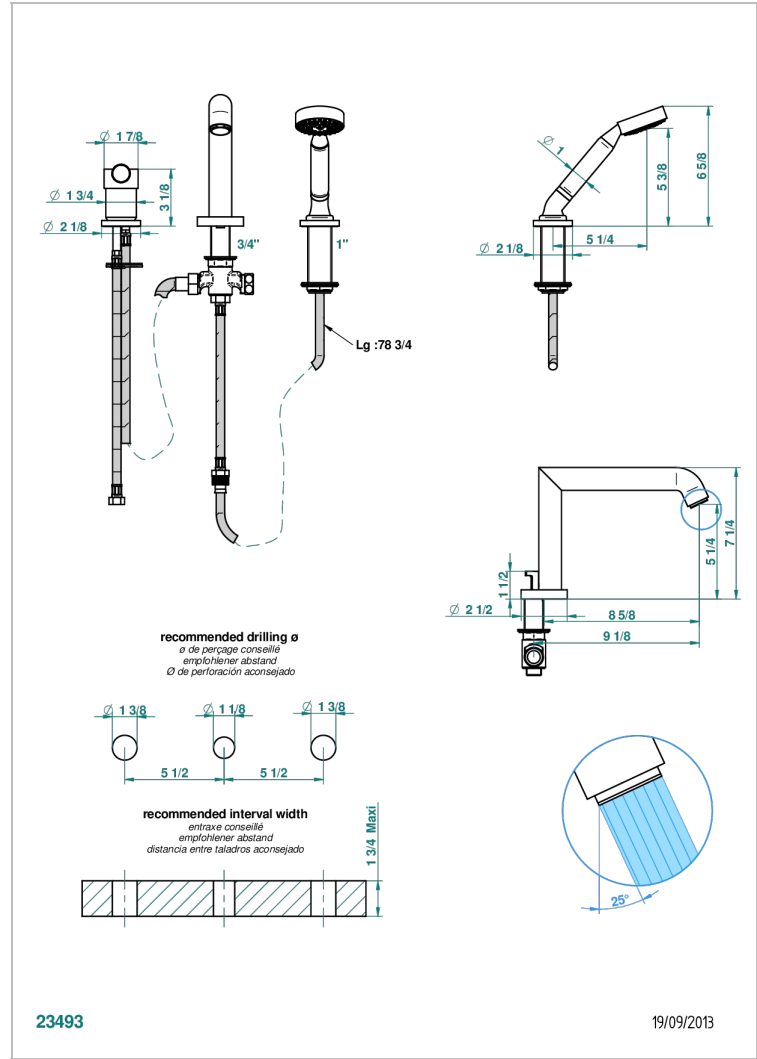

BAMBOU CLEAR CRYSTAL

A35-113BSG

THG[®]
PARIS

Rim mounted 3-hole bath/shower mixer, diverter to super goliath spout with ceramic mixer and handshower set

CHARACTERISTIC

- Bambou Clear crystal
- Rim mounted 3-hole bath/shower mixer, diverter to super goliath spout with ceramic mixer and handshower set

TECHNICAL SPECS

- Recommandé : 3 bars (max. 5 bars) - Advised : 43,5 psi (max. 72 psi)
- Bec : 25 l/min à 3 bars - Douchette : 9,5 l/min à 3 bars
- Spout : 6.6 gpm at 43.5 psi - Handshower : 2.5 gpm at 43.5 psi