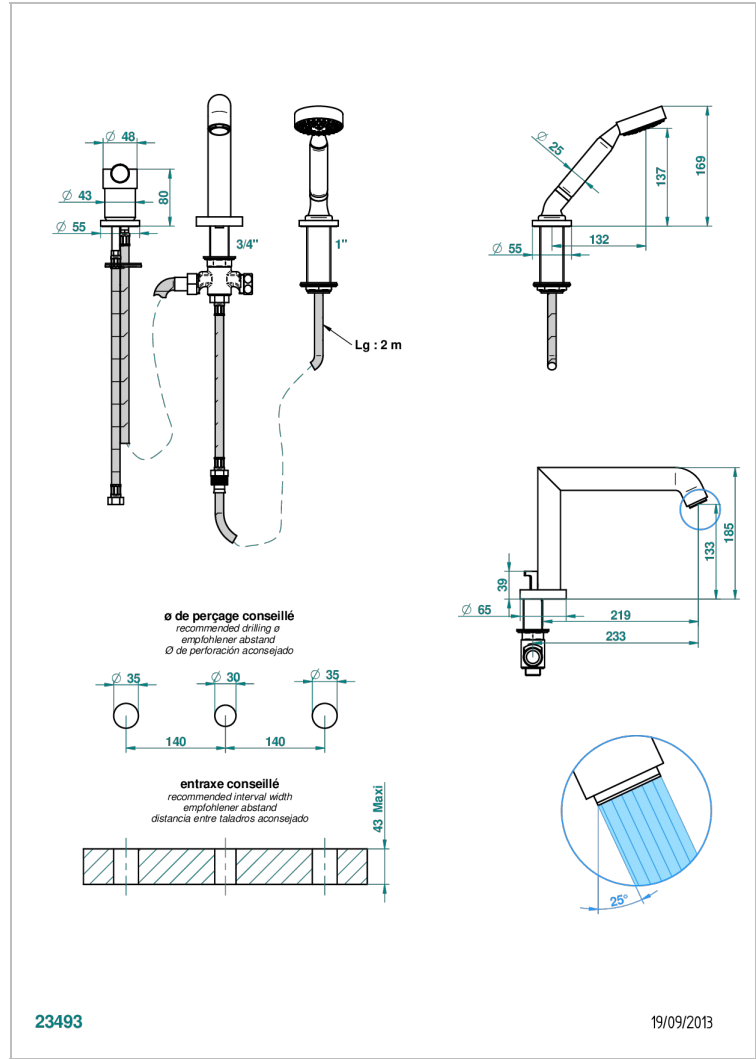

BAMBOU CLEAR CRYSTAL

A35-113BSG

THG[®]
PARIS

Rim mounted 3-hole bath/shower mixer, diverter to super goliath spout with ceramic mixer and handshower set

CHARACTERISTIC

- Bambou Clear crystal
- Rim mounted 3-hole bath/shower mixer, diverter to super goliath spout with ceramic mixer and handshower set

TECHNICAL SPECS

- Recommandé : 3 bars (max. 5 bars) - Advised : 43,5 psi (max. 72 psi)
- Bec : 25 l/min à 3 bars - Douchette : 9,5 l/min à 3 bars
- Spout : 6.6 gpm at 43.5 psi - Handshower : 2.5 gpm at 43.5 psi