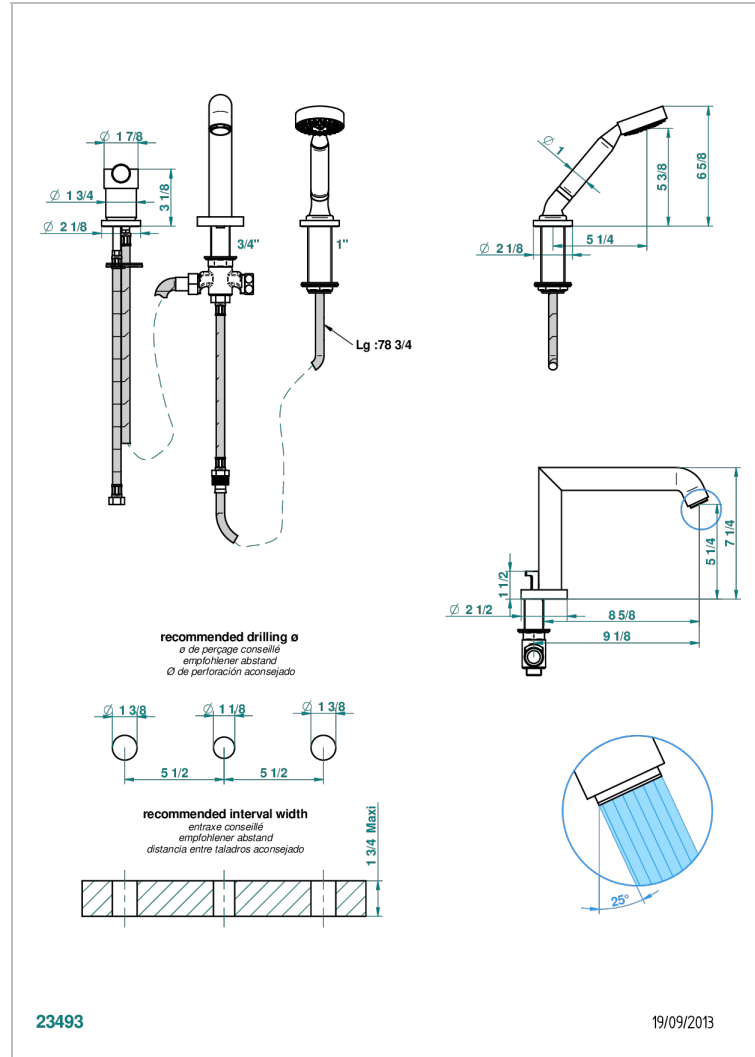

# BAMBOU CLEAR CRYSTAL

A35-113BSG

THG<sup>®</sup>  
PARIS

Rim mounted 3-hole bath/shower mixer, diverter to super goliath spout with ceramic mixer and handshower set

## CHARACTERISTIC

- Bambou Clear crystal
- Rim mounted 3-hole bath/shower mixer, diverter to super goliath spout with ceramic mixer and handshower set

## TECHNICAL SPECS

- Recommandé : 3 bars (max. 5 bars) - Advised : 43,5 psi (max. 72 psi)
- Bec : 25 l/min à 3 bars - Douchette : 9,5 l/min à 3 bars
- Spout : 6.6 gpm at 43.5 psi - Handshower : 2.5 gpm at 43.5 psi