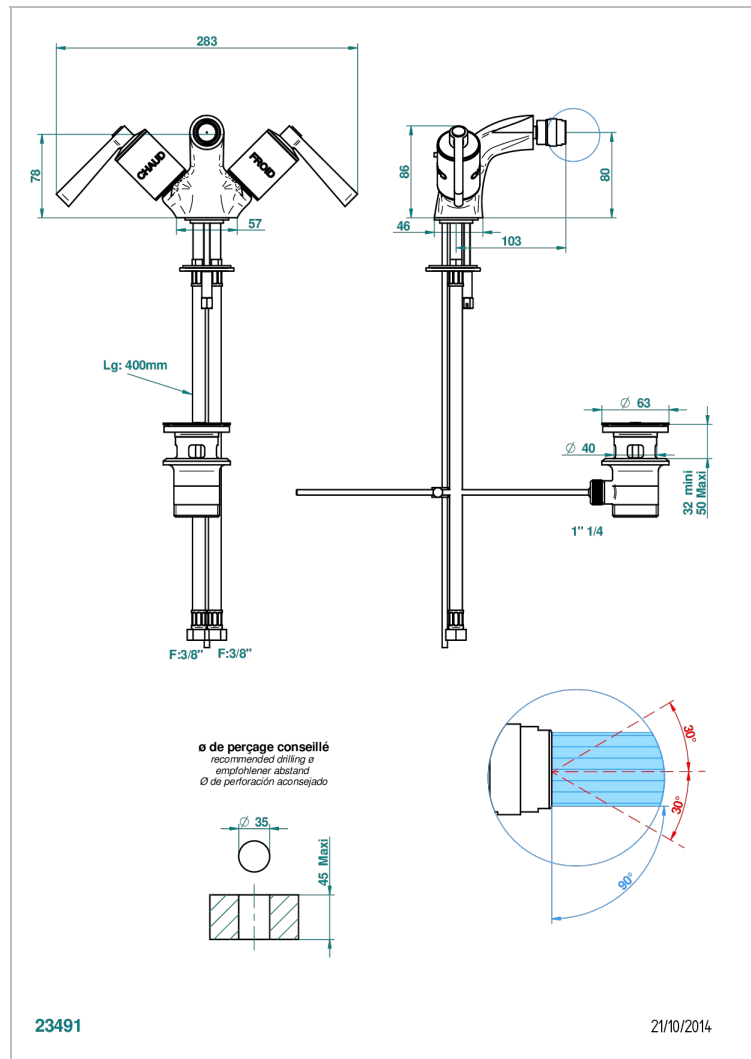

FAUBOURG WHITE PORCELAIN WITH LEVER

G2J-3202

1-hole bidet mixer with swivel jet handshower with waste

CHARACTERISTIC

- ACS : 17ACCLY613
- NF : NF EN 200 - IA - Chrome

STANDARDS

TECHNICAL SPECS

- Recommandé : 3 bars (max. 5 bars) - Advised : 43,5 psi (max. 72 psi)
- 15 l/min à 3 bars (4 gpm at 43.5 psi)