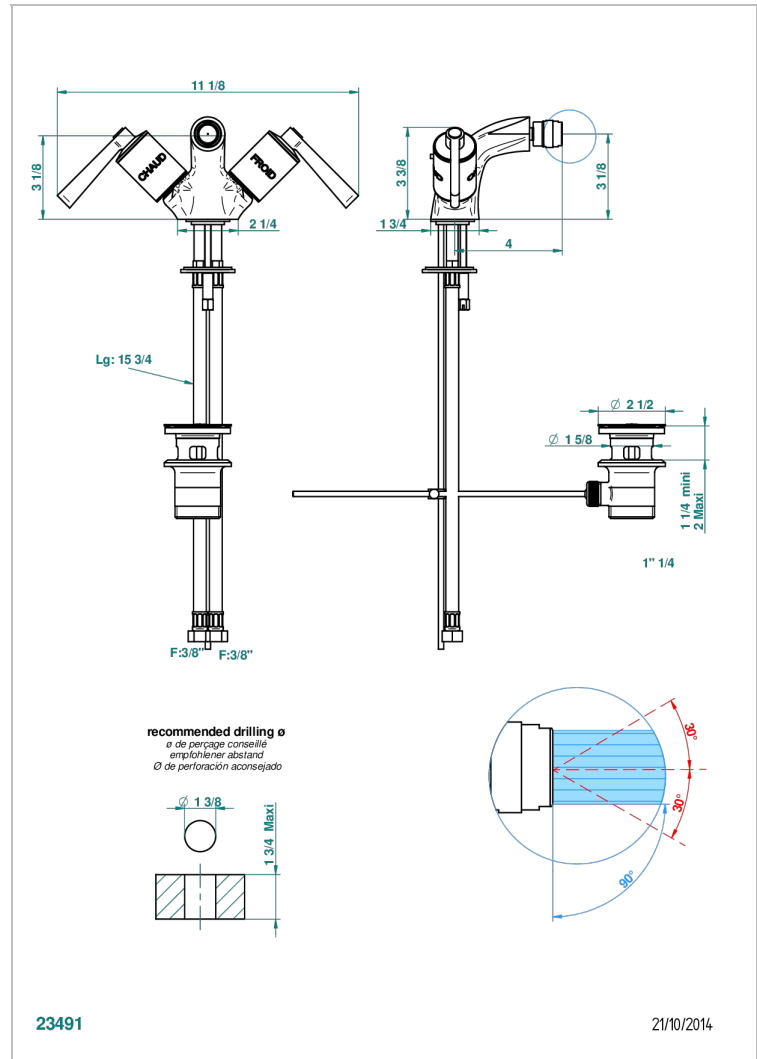

FAUBOURG WHITE PORCELAIN WITH LEVER

G2J-3202

1-hole bidet mixer with swivel jet handshower with waste

CHARACTERISTIC

- ACS : 17ACCLY613
- NF : NF EN 200 - IA - Chrome

TECHNICAL SPECS

- Recommandé : 3 bars (max. 5 bars) - Advised : 43,5 psi (max. 72 psi)
- 15 l/min à 3 bars (4 gpm at 43.5 psi)