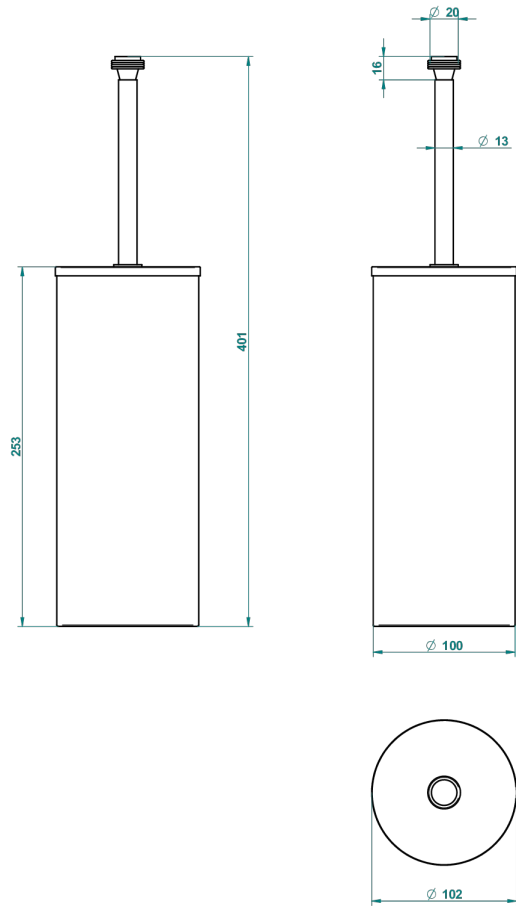

JAIPUR BLACK ONYX

A9C-4700C

Wc brush with cover and metal holder

THG[®]
PARIS

23489

01/12/2015

CHARACTERISTIC

- Jaipur Black Onyx
- Wc brush with cover and metal holder