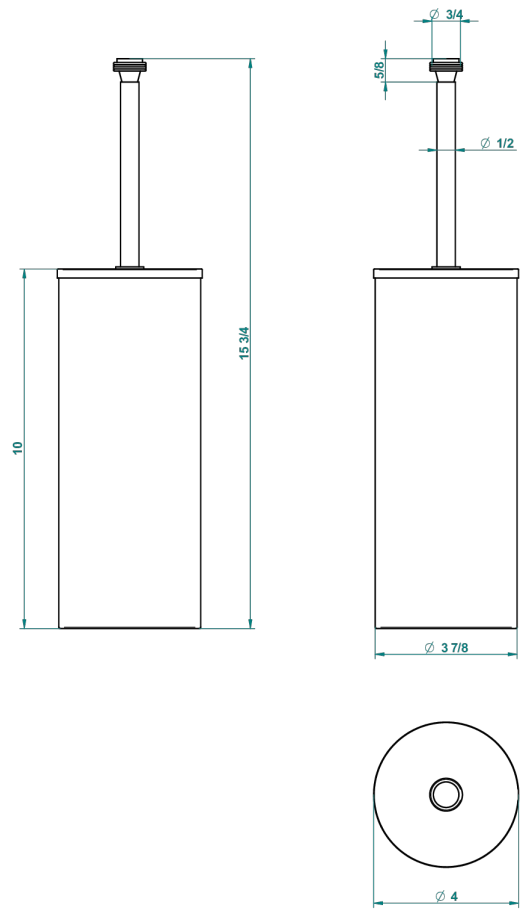

JAIPUR BLACK ONYX

A9C-4700C

Wc brush with cover and metal holder

THG[®]
PARIS

23489

01/12/2015

CHARACTERISTIC

- Jaipur Black Onyx
- Wc brush with cover and metal holder