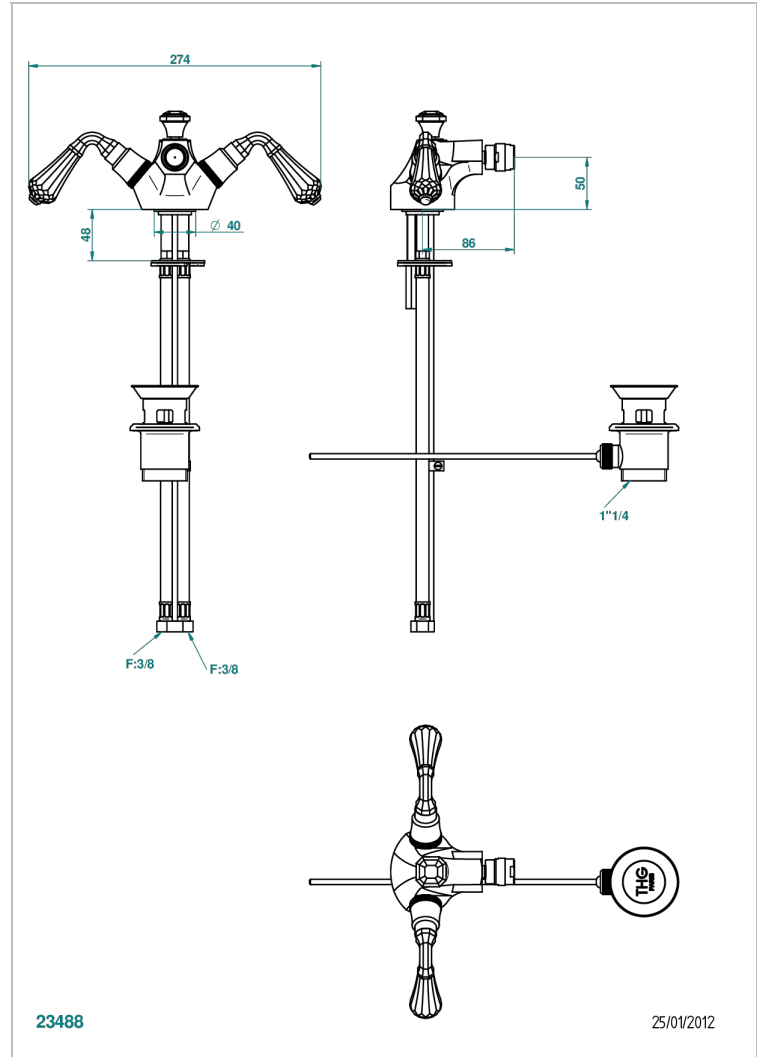

ART DECO CRYSTAL

A56-3202

1-hole bidet mixer with swivel jet handshower with waste

CHARACTERISTIC

- ACS : 17ACCLY613
- NF : NF EN 200 - IA - Chrome

TECHNICAL SPECS

- Recommandé : 3 bars (max. 5 bars) - Advised : 43,5 psi (max. 72 psi)
- 15 l/min à 3 bars (4 gpm at 43.5 psi)

STANDARDS

AVAILABLE FINITIONS

Antique nickel - H28
Black ceram - D30
Blush PVD - H62
Brass color PVD - H49
Brown bronze color PVD - F33
Gold color PVD - H52

Graphite PVD - H64
Lacquered light bronze - D01
Matt Umber PVD - H67
Matt blush PVD - H60
Matt brass color PVD - H50
Matt brown bronze color PVD - F34