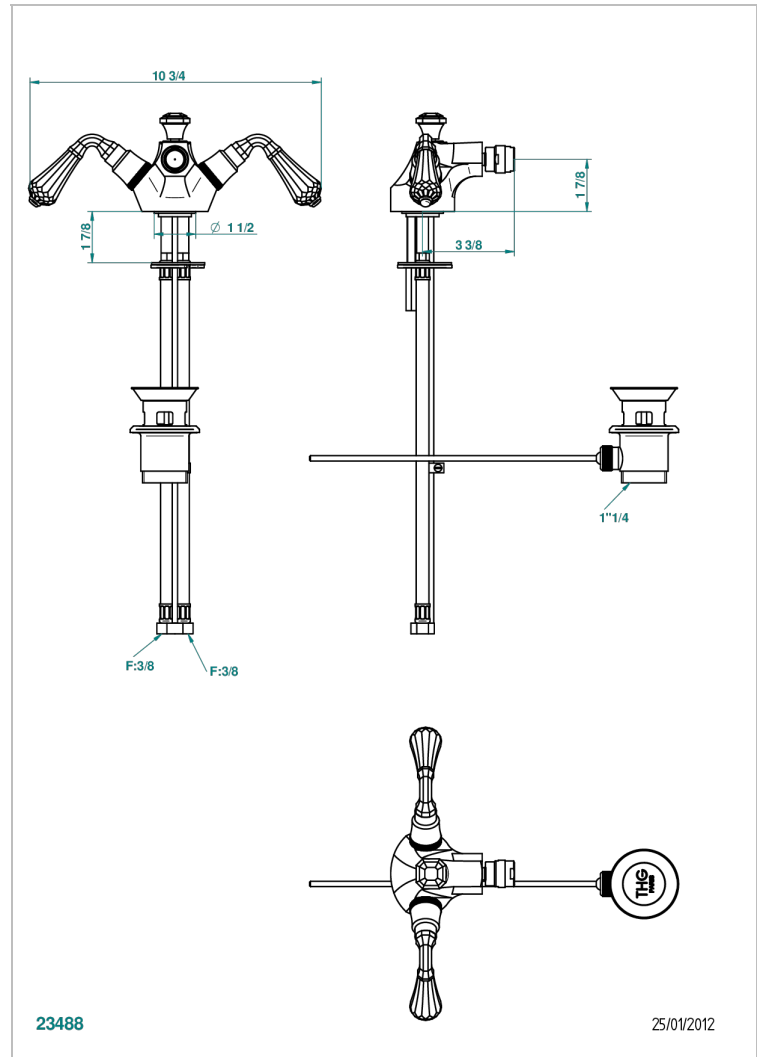

# ART DECO CRYSTAL

A56-3202

1-hole bidet mixer with swivel jet handshower with waste