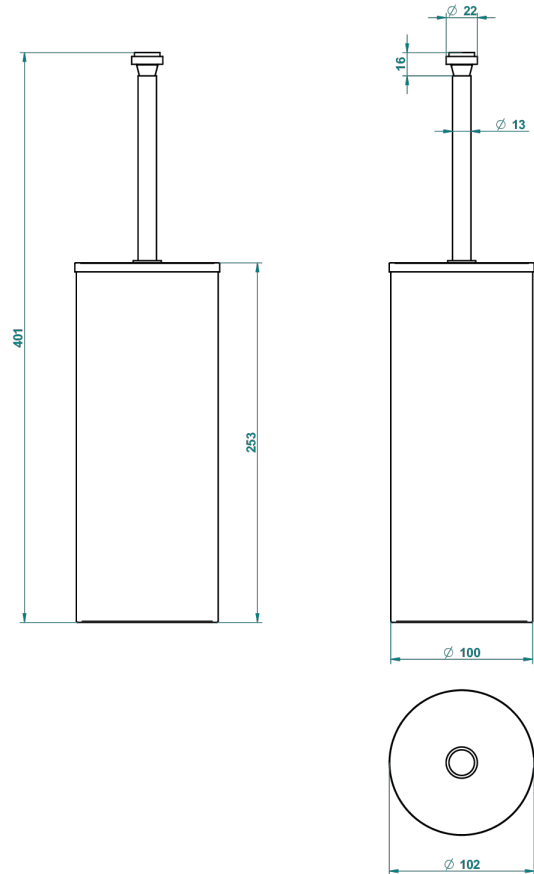

PANTHERE BLACK CRYSTAL

A2K-4700C

Metal toilet brush holder with brush with cover floor mounted

THG[®]
PARIS

23487

10/11/2015

CHARACTERISTIC

- Panthère Black crystal
- Metal toilet brush holder with brush with cover floor mounted