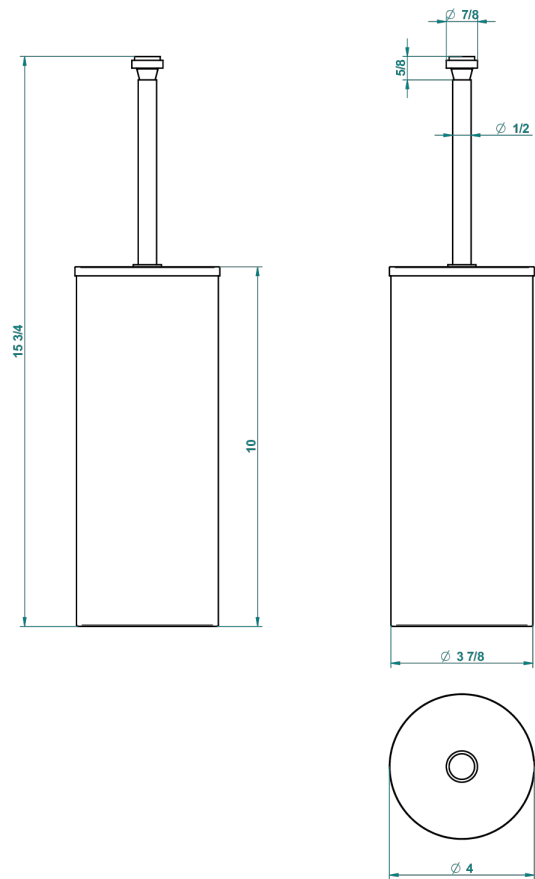

PANTHERE BLACK CRYSTAL

A2K-4700C

Metal toilet brush holder with brush with cover floor mounted

THG[®]
PARIS

23487

10/11/2015

CHARACTERISTIC

- Panthère Black crystal
- Metal toilet brush holder with brush with cover floor mounted