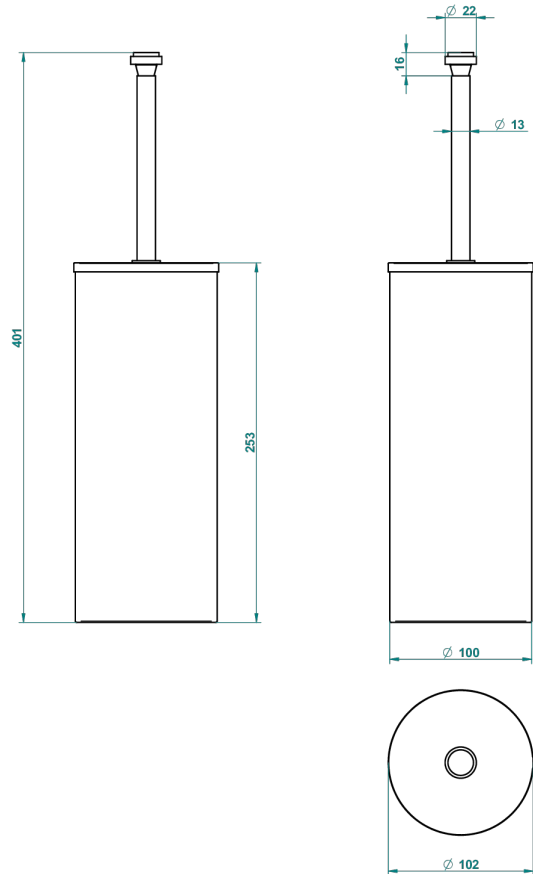

# PANTHERE CLEAR CRYSTAL

A2H-4700C

Metal toilet brush holder with brush with cover floor mounted

23487

10/11/2015

## CHARACTERISTIC

- Panthère Clear crystal
- Metal toilet brush holder with brush with cover floor mounted