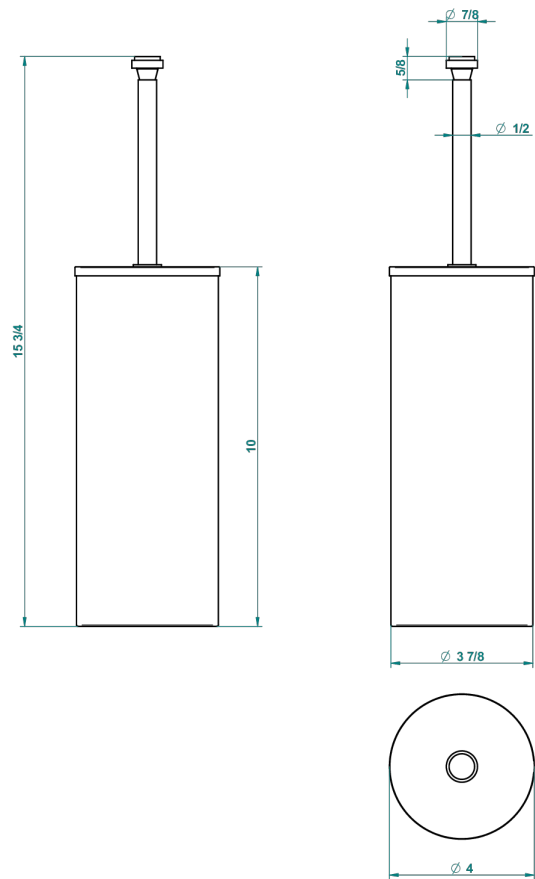

# PANTHERE CLEAR CRYSTAL

A2H-4700C

Metal toilet brush holder with brush with cover floor mounted

THG<sup>®</sup>  
PARIS

23487

10/11/2015

## CHARACTERISTIC

- Panthère Clear crystal
- Metal toilet brush holder with brush with cover floor mounted