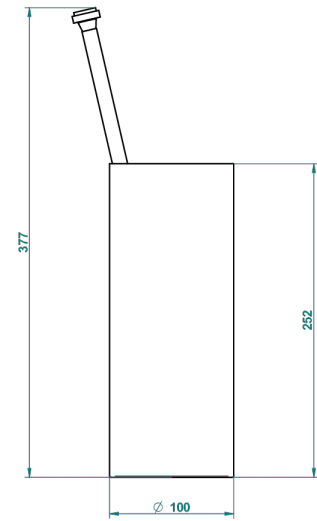

# PETALE DE CRISTAL - CLEAR CRYSTAL FINE GOLD THREAD

U6E-4700

Free standing toilet brush holder

23486

06/10/2015

## CHARACTERISTIC

- Pétale de Cristal - Clear crystal fine gold thread
- Free standing toilet brush holder