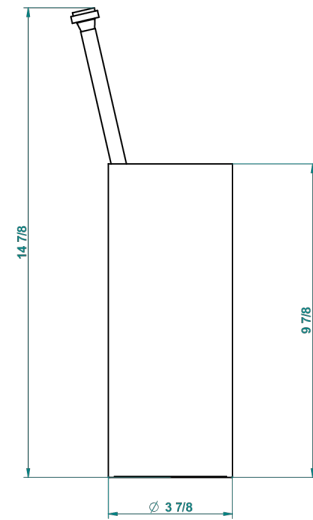

# PETALE DE CRISTAL - CLEAR CRYSTAL FINE GOLD THREAD

U6E-4700

Free standing toilet brush holder

THG<sup>®</sup>  
PARIS

23486

06/10/2015

## CHARACTERISTIC

- Pétale de Cristal - Clear crystal fine gold thread
- Free standing toilet brush holder