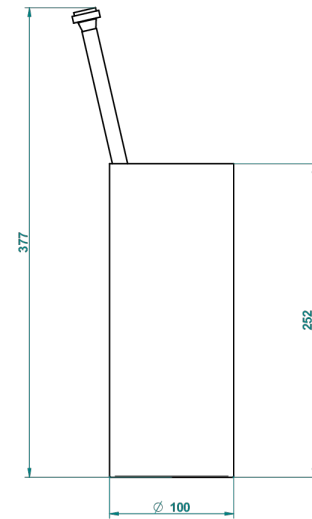

PETALE DE CRISTAL - RED CRYSTAL

U6C-4700

Free standing toilet brush holder

THG[®]
PARIS

23486

06/10/2015

CHARACTERISTIC

- Pétale de Cristal - Red crystal
- Free standing toilet brush holder