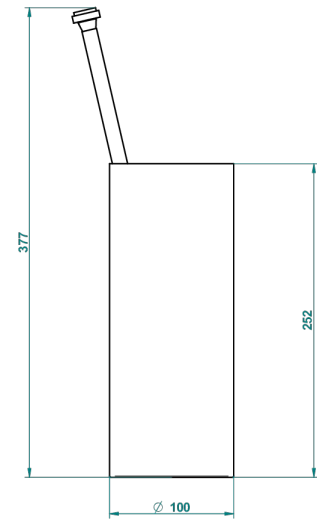

PETALE DE CRISTAL - CLEAR CRYSTAL

U6A-4700

Free standing toilet brush holder

THG[®]
PARIS

23486

06/10/2015

CHARACTERISTIC

- Pétale de Cristal - Clear crystal
- Free standing toilet brush holder