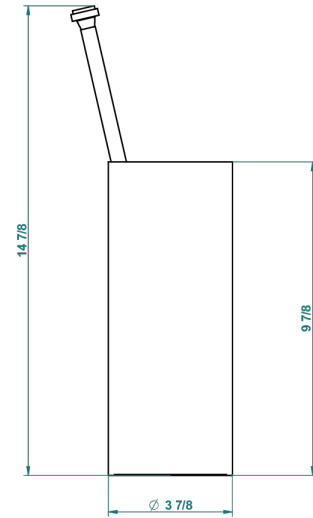

PETALE DE CRISTAL - CLEAR CRYSTAL

U6A-4700

Free standing toilet brush holder

THG[®]
PARIS

23486

06/10/2015

CHARACTERISTIC

- Pétale de Cristal - Clear crystal
- Free standing toilet brush holder