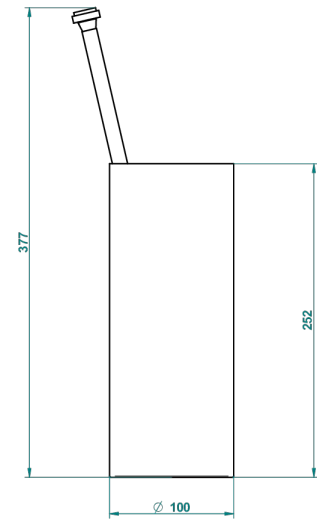

PANTHERE BLACK CRYSTAL

A2K-4700

Free standing toilet brush holder

THG[®]
PARIS

23486

06/10/2015

CHARACTERISTIC

- Panthère Black crystal
- Free standing toilet brush holder