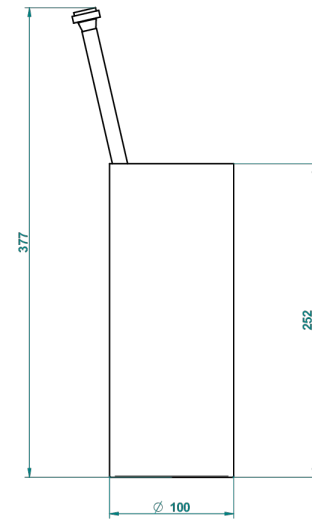

PANTHERE CLEAR CRYSTAL

A2H-4700

Free standing toilet brush holder

THG[®]
PARIS

23486

06/10/2015

CHARACTERISTIC

- Panthère Clear crystal
- Free standing toilet brush holder